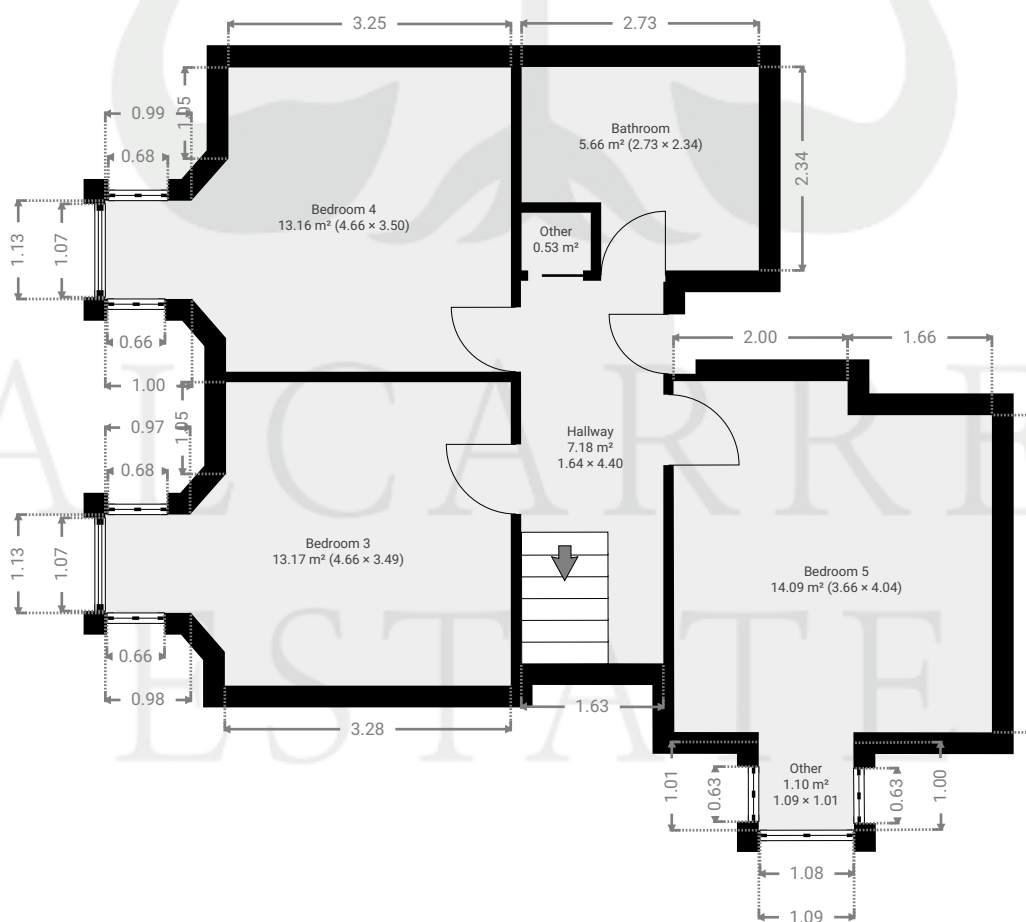

▼ Ground Floor

TOTAL AREA: 119.47 m² • LIVING AREA: 119.47 m² • ROOMS: 13

▼ 1st Floor

TOTAL AREA: 54.85 m² • LIVING AREA: 54.85 m² • ROOMS: 7

THIS FLOOR PLAN IS PROVIDED WITHOUT WARRANTY OF ANY KIND. SENSOPIA DISCLAIMS ANY WARRANTY INCLUDING, WITHOUT LIMITATION, SATISFACTORY QUALITY OR ACCURACY OF DIMENSIONS.