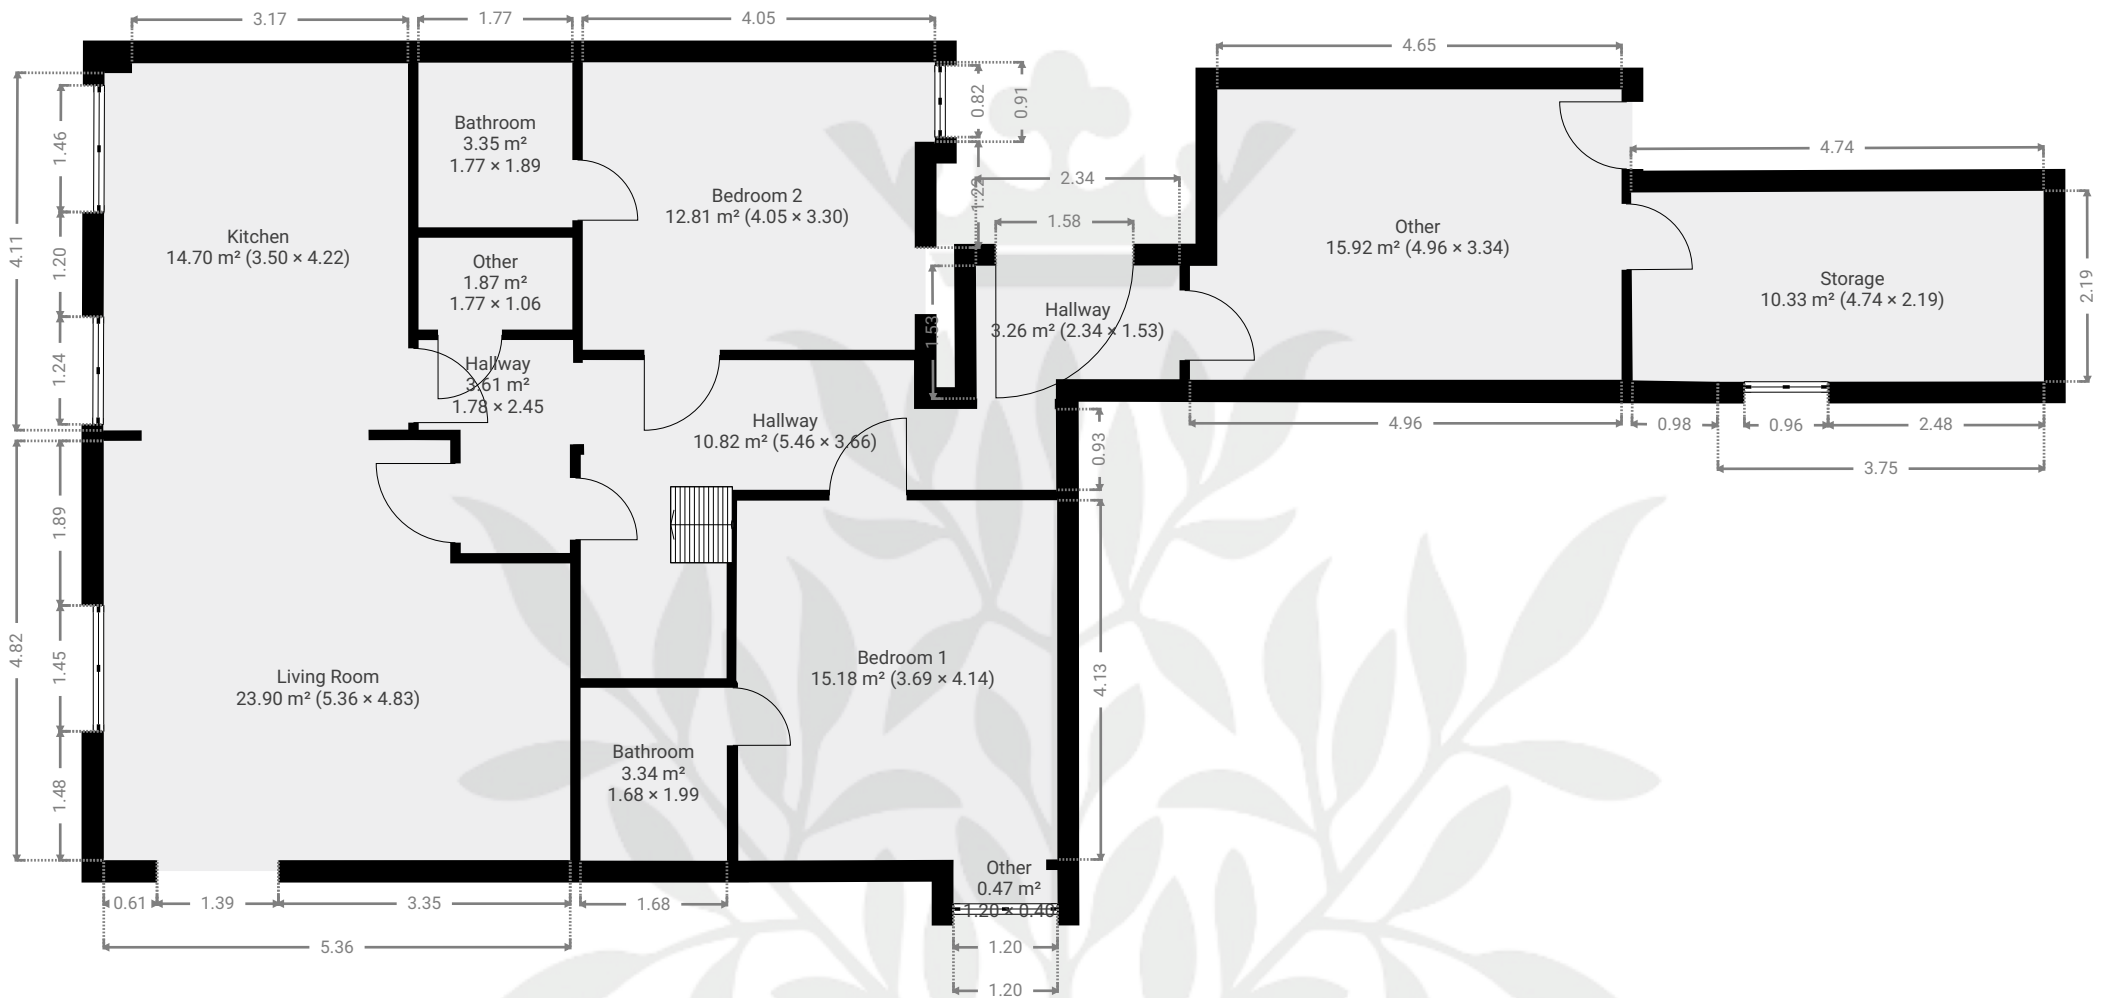

▼ Ground Floor

TOTAL AREA: 119.47 m² • LIVING AREA: 119.47 m² • ROOMS: 13

▼ 1st Floor

TOTAL AREA: 54.85 m² • LIVING AREA: 54.85 m² • ROOMS: 7

THIS FLOOR PLAN IS PROVIDED WITHOUT WARRANTY OF ANY KIND. SENSOPIA DISCLAIMS ANY WARRANTY INCLUDING, WITHOUT LIMITATION, SATISFACTORY QUALITY OR ACCURACY OF DIMENSIONS.