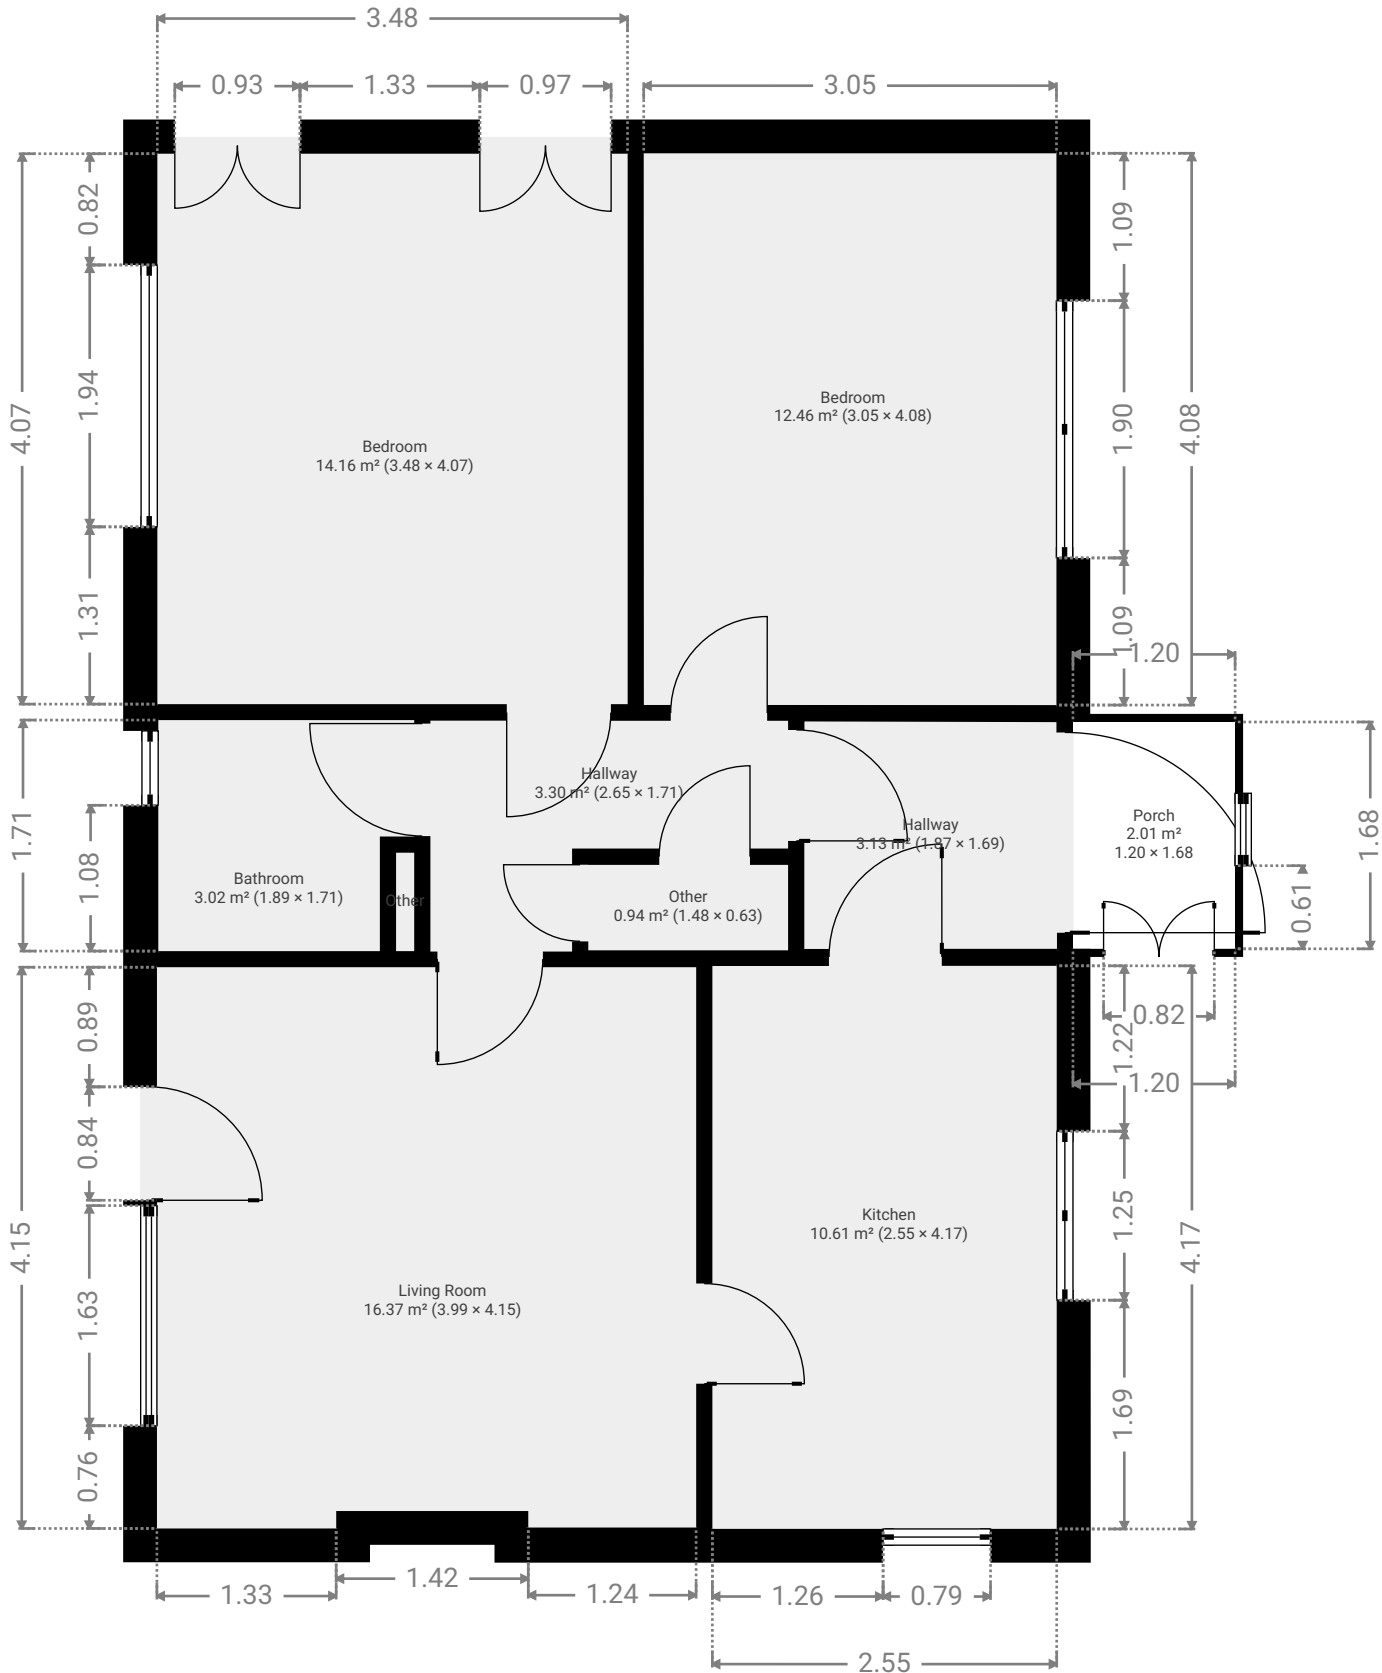

Easter pitcorthie east (Copy)

TOTAL AREA: 66.07 m² • LIVING AREA: 64.06 m² • FLOORS: 1 • ROOMS: 9

▼ Ground Floor

TOTAL AREA: 66.07 m² • LIVING AREA: 64.06 m² • ROOMS: 9

THIS FLOOR PLAN IS PROVIDED WITHOUT WARRANTY OF ANY KIND. SENSOPIA DISCLAIMS ANY WARRANTY INCLUDING, WITHOUT LIMITATION, SATISFACTORY QUALITY OR ACCURACY OF DIMENSIONS.

0.0 0.5 1.0 1.5 2.0 2.5m

1:56